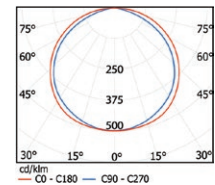

Led Tube

LDD

IP66

Led Tube luminaires with high protection class (IP) ratings are the essential elements of outdoor lighting. They are often preferred because of the fact that they do not create an unwanted image on a continuous straight line on the façade. LDD luminaire is convenient for facade lighting and offers lighting effects for roof eaves hidden niches. Litpa LDD Led Tubes fulfill the functions of operating without any problems in a long lifetime, thanks to high lumen values and quality components used in production.

- Mounting brackets are optional
- Adjustable mounting accessories provides angle based mounting option
- LDD fixture is convenient for double side light effect applications
- Wide range of length option from 50cm to 120cm
- Wide range of colour temperature option from 2700K to 6500K
- Colour Rendering index CRI > 80
- Offer best solution for linear applications and provides homogenous light effect
- Multiple fixture can be controlled by one ballast vary up to 240W power consumption at the linear effect applications
- Red-Green-Blue, RGB option is available

Ease of installation

IP67 Connector

Code	LDD
LED	High Efficiency Midpower LED
System Power	18W/m
Light Flux	1533 lm/m
Colour Temperature	3000 - 4000 - 5000 K, R,G,B -RGB
Voltage	220V - 50Hz
Body	Acrylic body and end caps
Colour	Clear or opal body, gray end caps
Weight	250gr