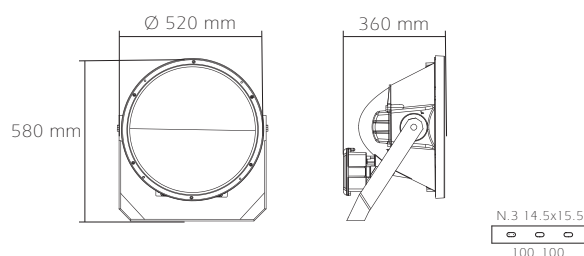

Dimensions