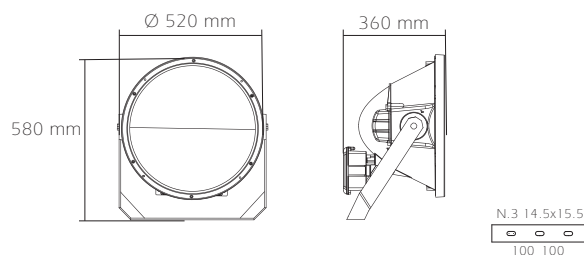

## Box Dimensions

Inside box 1 PCS.  
FOOTBALL C-SC 600x540x380 mm

## Dimensions

## Box Dimensions

Inside box 1 PCS.  
FOOTBALL D-SC 600x540x380 mm