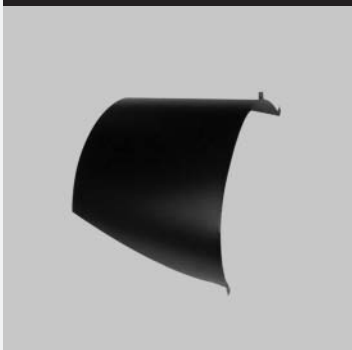

DFL-F2

Description

Baffle in steel painted in black.

Code

DFL-F2

Color

Black