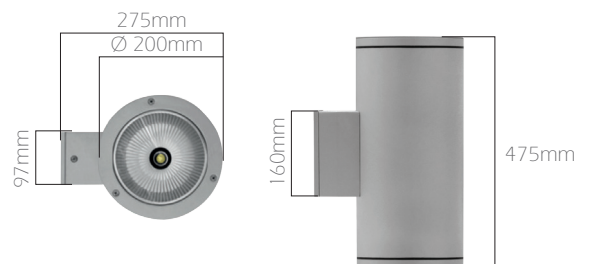

MDW

IP65

MDW brings distinction to the surrounding with its unusual design and advanced technology for both indoor and outdoor lighting applications. Besides combining light efficiency and comfort, this model offers another distinctive feature. It creates a mystic ambiance integrated with the architecture. With its up, down and up/down variations, architectural details on the surface are illuminated with soft light.

Code	MDW 113	MDW 213
LED	High efficiency COB LED	
System Power	1x13 W	2x13 W
Light Flux	1.170 lm	2.340 lm
Colour Temperature	3000 - 4000 - 5000 K	
Voltage	220V - 50Hz	
Body	3 mm thick aluminum extrusion	
Reflector	1 mm thick 99.9% pure aluminum	
Glass	5 mm tempered glass	
Colour	Grey	
Box Dimensions	30x44x22 cm	
Weight	7.000 gr	