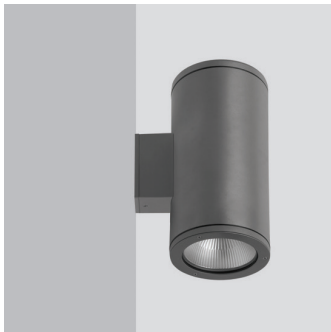

MDW

IP65

MDW brings distinction to the surrounding with its unusual design and advanced technology for both indoor and outdoor lighting applications. Besides combining light efficiency and comfort, this model offers another distinctive feature. It creates a mystic ambiance integrated with the architecture. With its up, down and up/down variations, architectural details on the surface are illuminated with soft light.

Code	MDW 113	MDW 213
LED	High efficiency COB LED	
System Power	1x13 W	2x13 W
Light Flux	1.170 lm	2.340 lm
Colour Temperature	3000 - 4000 - 5000 K	
Voltage	220V - 50Hz	
Body	3 mm thick aluminum extrusion	
Reflector	1 mm thick 99.9% pure aluminum	
Glass	5 mm tempered glass	
Colour	Grey	
Box Dimensions	30x44x22 cm	
Weight	7.000 gr	