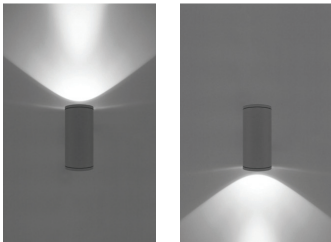

MDW

IP65

MDW brings distinction to the surrounding with its unusual design and advanced technology for both indoor and outdoor lighting applications. Besides combining light efficiency and comfort, this model offers another distinctive feature. It creates a mystic ambiance integrated with the architecture. With its up, down and up/down variations, architectural details on the surface are illuminated with soft light.

Code	MDW 113	MDW 213
LED	High efficiency COB LED	
System Power	1x13 W	2x13 W
Light Flux	1.170 lm	2.340 lm
Colour Temperature	3000 - 4000 - 5000 K	
Voltage	220V - 50Hz	
Body	3 mm thick aluminum extrusion	
Reflector	1 mm thick 99.9% pure aluminum	
Glass	5 mm tempered glass	
Colour	Grey	
Box Dimensions	30x44x22 cm	
Weight	7.000 gr	