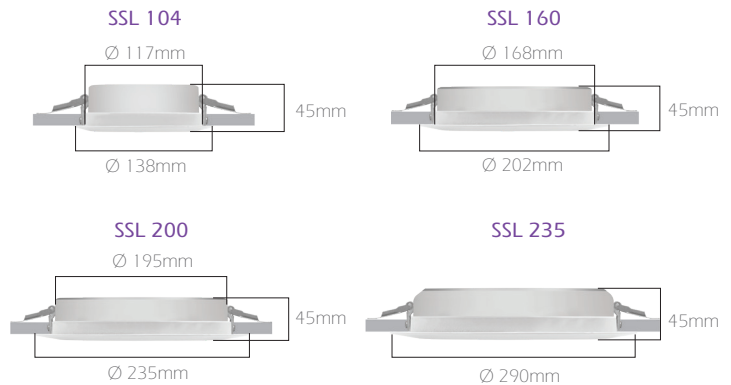

Downlight

PUNTO

IP20
IP40 Optional

High permeability opal diffuser transfers light to the environment in soft a way. High lighting efficiency and a clear appearance is achieved thanks to special reflectors used in the inner side surface of the fixture. Affordability, efficiency and slimness are three words that summarize Punto Series downlights best.

SSL 104

SSL 160

SSL 200

SSL 235

Code	Cut-Out
SSL 104	120 mm
SSL 160	172 mm
SSL 200	205 mm
SSL 235	245 mm

Code	SSL 104	SSL 160	SSL 200	SSL 235
LED	High Efficiency Mid-Power LED			
LED Power	13 W	18 W	23 W	32 W
Light Flux	1100 lm	1,500 lm	1,880 lm	2,300 lm
Colour Temperature	3000 - 4000 - 5000 K			
Voltage	220V - 50Hz			
Body	Aluminum injection frame.			
Diffuser	Opal			
Cooler	Cooling from the body surface			
Colour	White			
Box Dimensions	15x15x7cm	22x22x7cm	25x25x7cm	30x30x7cm
Weight	250 gr	450 gr	450 gr	550 gr