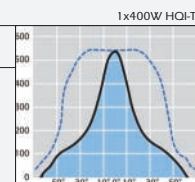

Color

Black
Black
Black
Black