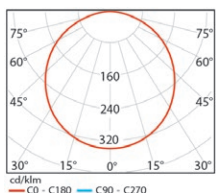

SSL 104

SSL 160

SSL 200

SSL 235

| Code | Cut-Out |
|---------|---------|
| SSL 104 | 120 mm |
| SSL 160 | 172 mm |
| SSL 200 | 205 mm |
| SSL 235 | 245 mm |

| Code | SSL 104 | SSL 160 | SSL 200 | SSL 235 |
|--------------------|-------------------------------|-----------|-----------|-----------|
| LED | High Efficiency Mid-Power LED | | | |
| LED Power | 13 W | 18 W | 23 W | 32 W |
| Light Flux | 776 lm | 1,500 lm | 1,880 lm | 2,300 lm |
| Colour Temperature | 3000 - 4000 - 5000 K | | | |
| Voltage | 220V - 50Hz | | | |
| Body | Aluminum injection frame. | | | |
| Diffuser | Opal | | | |
| Cooler | Cooling from the body surface | | | |
| Colour | White | | | |
| Box Dimensions | 15x15x7cm | 22x22x7cm | 25x25x7cm | 30x30x7cm |
| Weight | 250 gr | 450 gr | 450 gr | 550 gr |