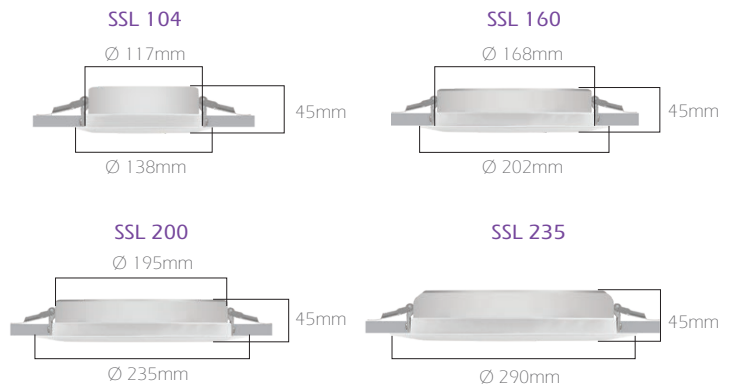

Downlight

PUNTO

IP20
IP40 Optional

High permeability opal diffuser transfers light to the environment in soft a way. High lighting efficiency and a clear appearance is achieved thanks to special reflectors used in the inner side surface of the fixture. Affordability, efficiency and slimness are three words that summarize Punto Series downlights best.

SSL 104

SSL 160

SSL 200

SSL 235

| Code | Cut-Out |
|---------|---------|
| SSL 104 | 120 mm |
| SSL 160 | 172 mm |
| SSL 200 | 205 mm |
| SSL 235 | 245 mm |

| Code | SSL 104 | SSL 160 | SSL 200 | SSL 235 |
|--------------------|-------------------------------|-----------|-----------|-----------|
| LED | High Efficiency Mid-Power LED | | | |
| LED Power | 13 W | 18 W | 23 W | 32 W |
| Light Flux | 776 lm | 1,500 lm | 1,880 lm | 2,300 lm |
| Colour Temperature | 3000 - 4000 - 5000 K | | | |
| Voltage | 220V - 50Hz | | | |
| Body | Aluminum injection frame. | | | |
| Diffuser | Opal | | | |
| Cooler | Cooling from the body surface | | | |
| Colour | White | | | |
| Box Dimensions | 15x15x7cm | 22x22x7cm | 25x25x7cm | 30x30x7cm |
| Weight | 250 gr | 450 gr | 450 gr | 550 gr |