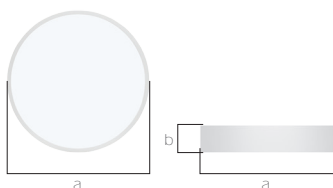

Office Lighting

FNSS-Y

IP20

FNSS-Y 60

FNSS-Y 40

FNSS-Y 30

FNSS-Y model is a surface-mounted fixture in the form of circle with a stylish look and energy-saving is ensured substantially by virtue of the LED technology used and can be manufactured in various sizes.

FNSS-Y 60

FNSS-Y 40

FNSS-Y 30

Code	a	b
FNSS-Y 30	260 mm	100 mm
FNSS-Y 40	350 mm	100 mm
FNSS-Y 60	550 mm	100 mm

Code	FNSS-Y 30	FNSS-Y 40	FNSS-Y 60
LED	High Efficiency Mid-Power LED		
System Power	17 - 24 W	20 / 30 W	40 W
Light Flux	1800/2530 lm	2320/3160 lm	3580 lm
Colour Temperature	3000 - 4000 - 5000 K		
Voltage	220 VAC - 50 Hz		
Body	1 mm thick aluminum		
Diffuser	1,5 mm thick opal		
Cooler	Cooling from the body surface		
Frame	Aluminum injection frame		
Colour	White		
Box Dimensions	28x28x15 cm	36x36x12 cm	67x61x10 cm
Weight	1.950 gr	3.100 gr	6.550 gr