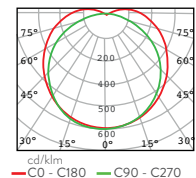

BOX WEIGHT

TRR300 2.5 kg
TRR250 2.2 kg
TRR200 1.7 kg
TRR150 1.4kg
TRR100 1 kg