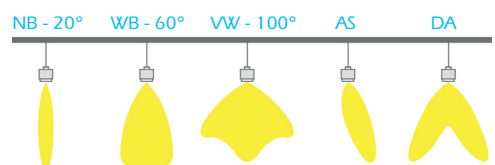

BOX WEIGHT

- TRK300 2.5 kg
- TRK250 2.2 kg
- TRK200 1.7 kg
- TRK150 1.4kg
- TRK100 1 kg