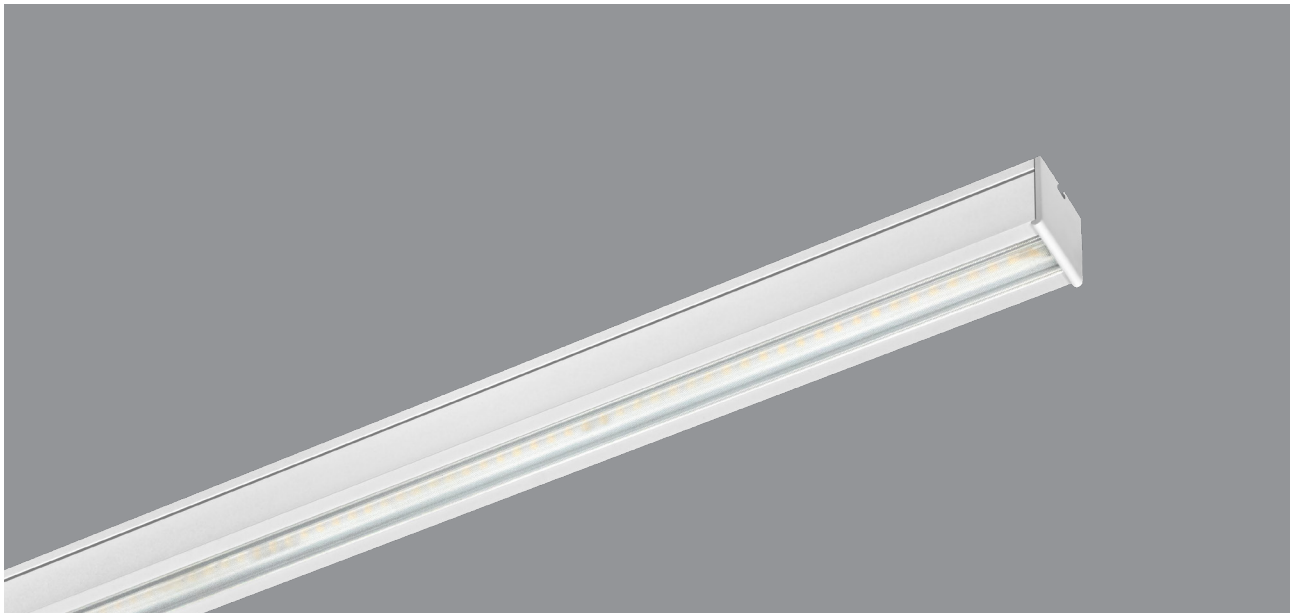

## Basic Lighting

TRK fixtures are developed for markets, offices, warehouses, and other indoor applications. With different optical options, they can meet all lighting needs in these spaces.

TRK fixtures also provide significant savings in operation as well as initial investment due to their high efficiency and economical structure.

Code	Luminous Flux	System Power	Weight
TRK/100	2.430 lm	17 W	0.8 kg
TRK/150	3.260 lm	25 W	1.2 kg
TRK/200	4.570 lm	34 W	1.5 kg
TRK/250	5.285 lm	42 W	1.9 kg
TRK/300	6.720 lm	50 W	2.2 Kg

**Body:** Aluminum extrusion