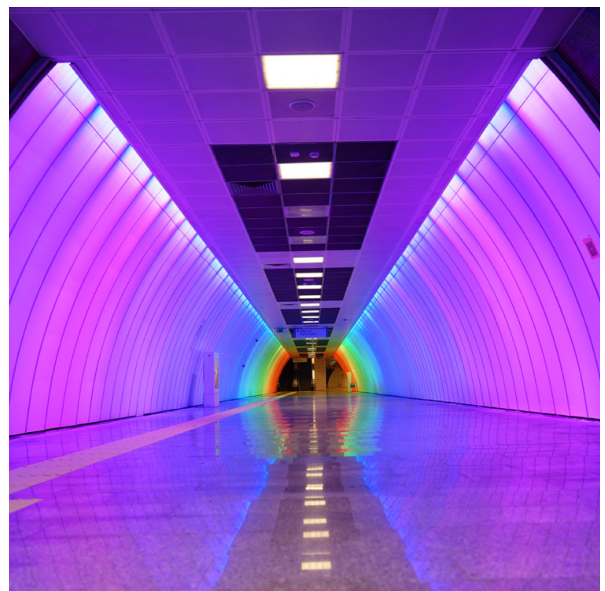

SKYLINE

Wallwasher

The Litpa SKYLINE series Wall Washers offer a durable range of luminaires distinguished by their decorative, elegant body and minimalist, flat design. These features make them especially popular for facade-mounted applications and as stylish decorative elements in modern architectural projects. Customizable to meet architectural requirements, the SKYLINE series is available in various sizes and optical configurations. Enhanced by Litpa's advanced optical components, these luminaires deliver outstanding performance—particularly in applications requiring close proximity to users. For such needs, Litpa proudly presents the SKYLINE series.

RAL COLORS

- Std. 9007 
- Opt. 9005 
- 9006 
- 7016 
- 9016 

LSW

Code	Beam Angle	Luminous Flux	System Power	Weight
LSW 100 NB	12°	3.390 lm	40W	2.5 kg
LSW 100 MB	25°	3.790 lm	40W	2.5 kg
LSW 100 WB	60°	4.000 lm	40W	2.5 kg
LSW 100 ELP	Ellipsoidal	3.080 lm	40W	2.5 kg
LSW 50 NB	12°	1690 lm	20 W	1.5 kg
LSW 50 MB	25°	1.890 lm	20 W	1.5 kg
LSW 50 WB	60°	2.000 lm	20 W	1.5 kg
LSW 50 ELP	Ellipsoidal	1.540 lm	20 W	1.5 kg