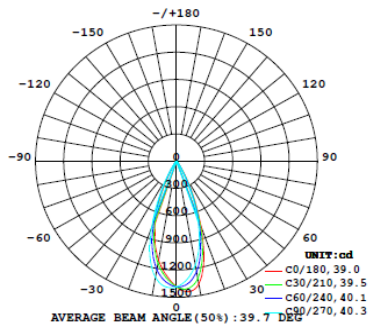

LUMINOUS INTENSITY DISTRIBUTION DIAGRAM

CO PLANE ISOLUX DIAGRAM (UNIT: lx)