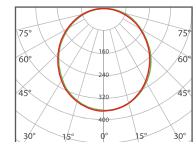

**Body:** DKP sheet metal  
**Diffuser:** Opal

**Beam Angle:** 115°  
**Driver:** Included

**Color Temperature:** 2700-3000-4000-5000-6500K, TW  
**Led:** Mid Power

	Code	a	b	c	d	Cut-Out
GYPSUM	LGO/WP 60-60	595 mm	595 mm	60mm	30mm	580x580 mm
GYPSUM	LGO/WP 30-30	295 mm	295 mm	60mm	30mm	280x280 mm
CLIP-IN	LGO/WP 60-60	599 mm	599 mm	60mm	30mm	-
CLIP-IN	LGO/WP 30-30	299 mm	299 mm	60mm	30mm	-
MODULAR	LGO/WP 60-60	595 mm	595 mm	60mm	30mm	-
MODULAR	LGO/WP 30-30	295 mm	295 mm	60mm	30mm	-

**BOX DIMENSIONS**  
65x64x14 cm

**BOX WEIGHT**  
7 kg

RAL COLORS

Std.

9016

Opt.

9005

9006