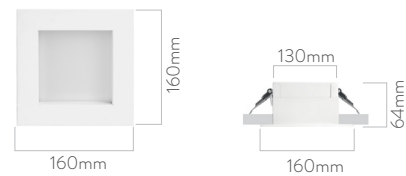

RAL COLORS

Std.

9016

Opt.

9005

9006

LGO MINI

Code	Luminous Flux	System Power	Voltage Range	Weight
LGO 15	1.600 lm	15 W	220~240 VAC	0.4 Kg
LGO 20	1.950 lm	20 W	220~240 VAC	0.5 Kg

Body: DKP sheet metal
Diffuser: Opal

Beam Angle: 105°
Driver: Included

Color Temperature: 2700-3000-4000-5000-6500K
Led: Mid Power

LGO 15

BOX DIMENSIONS
25x25x7 cm

BOX WEIGHT
1 kg

cd/klm
— C0 - C180 — C90 - C270