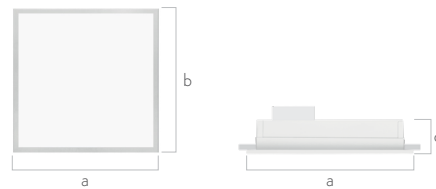

**Body:** DKP sheet metal  
**Diffuser:** Opal

**Beam Angle:** 115°  
**Driver:** Included

**Color Temperature:** 2700-3000-4000-5000-6500K, TW  
**Led:** Mid Power

	Code	a	b	c	d	Cut-Out
GYPSUM	LGO/WP 60-60	595 mm	595 mm	60mm	30mm	580x580 mm
GYPSUM	LGO/WP 30-30	295 mm	295 mm	60mm	30mm	280x280 mm
CLIP-IN	LGO/WP 60-60	599 mm	599 mm	60mm	30mm	-
CLIP-IN	LGO/WP 30-30	299 mm	299 mm	60mm	30mm	-
MODULAR	LGO/WP 60-60	595 mm	595 mm	60mm	30mm	-
MODULAR	LGO/WP 30-30	295 mm	295 mm	60mm	30mm	-