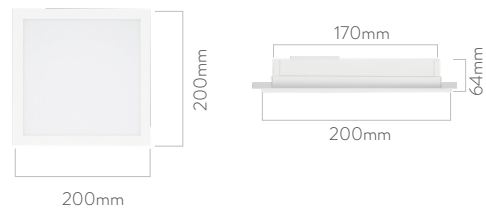

RAL COLORS

Std.

9016

Opt.

9005

9006

LGO MINI

Code	Luminous Flux	System Power	Voltage Range	Weight
LGO 15	1.600 lm	15 W	220~240 VAC	0.4 Kg
LGO 20	1.950 lm	20 W	220~240 VAC	0.5 Kg

Body: DKP sheet metal
Diffuser: Opal

Beam Angle: 105°
Driver: Included

Color Temperature: 2700-3000-4000-5000-6500K
Led: Mid Power

LGO 20

BOX DIMENSIONS
25x25x7 cm

BOX WEIGHT
1 kg

cd/klm
— C0 - C180 — C90 - C270