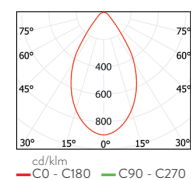

Code	Luminous Flux	System Power	Weight
DML4/MX 13	5.900 lm	4x13W	2.6 Kg
DML4/MX 27	11.150 lm	4x27W	2.6Kg
DML4/MX 36	14.500 lm	4x36W	2.6 Kg

Front Frame : 1.5mm thick
DKP sheet steel
Reflector: PC

Cooler: Aluminum injection
Driver: Included
Voltage: 220~240 VAC

IP20  

Code	Luminous Flux	System Power	Weight
DML3/MX 13	4.425 lm	3x13W	2 Kg
DML3/MX 27	8.360 lm	3x27W	2 Kg
DML3/MX 36	10.875 lm	3x36W	2 Kg

Front Frame : 1.5mm thick
DKP sheet steel
Reflector: PC

Cooler: Aluminum injection
Driver: Included
Voltage: 220~240 VAC

Color Temperature: 2700-3000-4000-5000-6500K
Led: COB

ACCESSORY

Honeycomb Louvre

Adjustable

BOX DIMENSIONS
42x16x10 cm

BOX WEIGHT
2.3 kg

RAL COLORS

Std.

9016

Opt.

9005

9006

DML MAXI

IP20  

Code	Luminous Flux	System Power	Weight
DML2/MX 13	2.950 lm	2x13W	1.4 Kg
DML2/MX 27	5.575 lm	2x27W	1.4Kg
DML2/MX 36	7.250 lm	2x36W	1.4 Kg
DML1/MX 13	1.475 lm	1x13W	0.7 Kg
DML1/MX 27	2.790lm	1x27W	0.7 Kg
DML1/MX 36	3.625 lm	1x36W	0.7 Kg