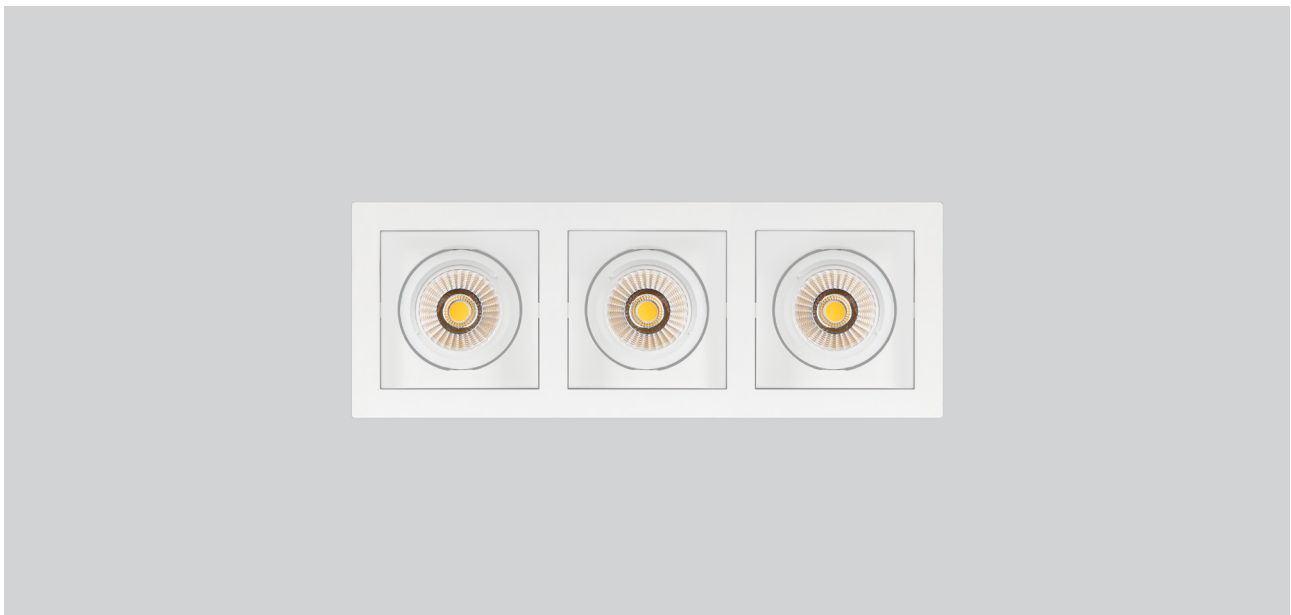

DML MAXI

Downlight

This modern LED spotlight fixture is a stylish and functional lighting solution designed for recessed ceiling installation. It features four high-efficiency spotlights, each of which can be adjusted independently. This allows focused lighting on desired areas within the space. Equipped with energy-saving LED technology, the fixture offers long-lasting performance. It is an ideal choice for offices, stores, exhibition areas, and modern living spaces. It provides both decorative and functional lighting. Easy to use and simple to install, this fixture combines practicality with contemporary design.

Code	Luminous Flux	System Power	Weight
DML4/MX 13	5.900 lm	4x13W	2.6 Kg
DML4/MX 27	11.150 lm	4x27W	2.6Kg
DML4/MX 36	14.500 lm	4x36W	2.6 Kg

Front Frame : 1.5mm thick
DKP sheet steel
Reflector: PC

Cooler: Aluminum injection
Driver: Included
Voltage: 220~240 VAC

Color Temperature: 2700-3000-4000-5000-6500K
Led: COB

ACCESSORY

Honeycomb Louvre

Adjustable

BOX DIMENSIONS
29x29x10 cm

BOX WEIGHT
3 kg

RAL COLORS
Std. 9016
Opt. 9005
9006

DML MAXI

Color Temperature: 2700-3000-4000-5000-6500K
Led: COB

ACCESSORY

Honeycomb Louvre

Adjustable

BOX DIMENSIONS
42x16x10 cm

BOX WEIGHT
2.3 kg

RAL COLORS

Std.