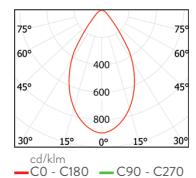

Code	Luminous Flux	System Power	Weight
DML4/MX 13	5.900 lm	4x13W	2.6 Kg
DML4/MX 27	11.150 lm	4x27W	2.6Kg
DML4/MX 36	14.500 lm	4x36W	2.6 Kg

Front Frame : 1.5mm thick
DKP sheet steel
Reflector: PC

Cooler: Aluminum injection
Driver: Included
Voltage: 220~240 VAC

Color Temperature: 2700-3000-4000-5000-6500K
Led: COB

ACCESSORY

Honeycomb Louvre

Adjustable

BOX DIMENSIONS
29x29x10 cm

BOX WEIGHT
3 kg

RAL COLORS
Std. 9016
Opt. 9005
9006

DML MAXI

IP20  

Code	Luminous Flux	System Power	Weight
DML3/MX 13	4.425 lm	3x13W	2 Kg
DML3/MX 27	8.360 lm	3x27W	2 Kg
DML3/MX 36	10.875 lm	3x36W	2 Kg

Front Frame : 1.5mm thick
DKP sheet steel
Reflector: PC

Cooler: Aluminum injection
Driver: Included
Voltage: 220~240 VAC

9016

Opt.

9005

9006

DML MAXI

IP20  

Code	Luminous Flux	System Power	Weight
DML2/MX 13	2.950 lm	2x13W	1.4 Kg
DML2/MX 27	5.575 lm	2x27W	1.4Kg
DML2/MX 36	7.250 lm	2x36W	1.4 Kg
DML1/MX 13	1.475 lm	1x13W	0.7 Kg
DML1/MX 27	2.790lm	1x27W	0.7 Kg
DML1/MX 36	3.625 lm	1x36W	0.7 Kg