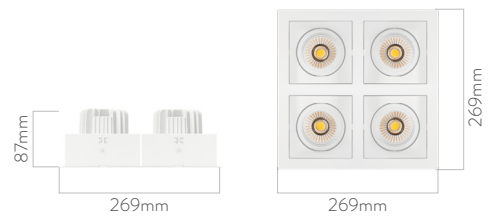

Code	Luminous Flux	System Power	Weight
DML4/MX 13	5.900 lm	4x13W	2.6 Kg
DML4/MX 27	11.150 lm	4x27W	2.6Kg
DML4/MX 36	14.500 lm	4x36W	2.6 Kg

Front Frame : 1.5mm thick
DKP sheet steel
Reflector: PC

Cooler: Aluminum injection
Driver: Included
Voltage: 220~240 VAC

Color Temperature: 2700-3000-4000-5000-6500K
Led: COB

ACCESSORY

Honeycomb Louvre

Adjustable

BOX DIMENSIONS
29x29x10 cm

BOX WEIGHT
3 kg

RAL COLORS
Std. 9016
Opt. 9005
9006

DML MAXI

IP20  

Code	Luminous Flux	System Power	Weight
DML3/MX 13	4.425 lm	3x13W	2 Kg
DML3/MX 27	8.360 lm	3x27W	2 Kg
DML3/MX 36	10.875 lm	3x36W	2 Kg

Front Frame : 1.5mm thick
DKP sheet steel
Reflector: PC

Cooler: Aluminum injection
Driver: Included
Voltage: 220~240 VAC

Color Temperature: 2700-3000-4000-5000-6500K
Led: COB

ACCESSORY

Honeycomb Louvre

Adjustable

BOX DIMENSIONS
42x16x10 cm

BOX WEIGHT
2.3 kg

RAL COLORS

Std.