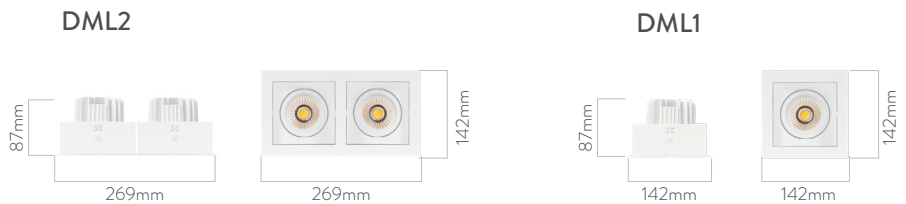

Color Temperature: 2700-3000-4000-5000-6500K
Led: COB

ACCESSORY

Honeycomb Louvre

Adjustable

BOX DIMENSIONS
42x16x10 cm

BOX WEIGHT
2.3 kg

RAL COLORS

Std.

9016

Opt.

9005

9006

DML MAXI

IP20  

Code	Luminous Flux	System Power	Weight
DML2/MX 13	2.950 lm	2x13W	1.4 Kg
DML2/MX 27	5.575 lm	2x27W	1.4Kg
DML2/MX 36	7.250 lm	2x36W	1.4 Kg
DML1/MX 13	1.475 lm	1x13W	0.7 Kg
DML1/MX 27	2.790lm	1x27W	0.7 Kg
DML1/MX 36	3.625 lm	1x36W	0.7 Kg

Front Frame : 1.5mm thick
DKP sheet steel
Reflector: PC

Cooler: Aluminum injection
Driver: Included
Voltage: 220~240 VAC

Color Temperature: 2700-3000-4000-5000-6500K
Led: COB

ACCESSORY

Honeycomb Louvre

Adjustable

BOX DIMENSIONS

DML2/MX 29x16x10 cm
DML1/MX 16x16x10 cm

BOX WEIGHT

DML2/MX 1.6 kg
DML1/MX 0.8 kg