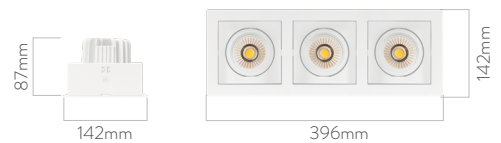

Code	Luminous Flux	System Power	Weight
DML4/MX 13	5.900 lm	4x13W	2.6 Kg
DML4/MX 27	11.150 lm	4x27W	2.6Kg
DML4/MX 36	14.500 lm	4x36W	2.6 Kg

Front Frame : 1.5mm thick
DKP sheet steel
Reflector: PC

Cooler: Aluminum injection
Driver: Included
Voltage: 220~240 VAC

Color Temperature: 2700-3000-4000-5000-6500K
Led: COB

ACCESSORY

Honeycomb Louvre

Adjustable

BOX DIMENSIONS
29x29x10 cm

BOX WEIGHT
3 kg

RAL COLORS
Std. 9016
Opt. 9005
9006

DML MAXI

IP20  

Code	Luminous Flux	System Power	Weight
DML3/MX 13	4.425 lm	3x13W	2 Kg
DML3/MX 27	8.360 lm	3x27W	2 Kg
DML3/MX 36	10.875 lm	3x36W	2 Kg

Front Frame : 1.5mm thick
DKP sheet steel
Reflector: PC

Cooler: Aluminum injection
Driver: Included
Voltage: 220~240 VAC

Color Temperature: 2700-3000-4000-5000-6500K
Led: COB

ACCESSORY

Honeycomb Louvre

Adjustable

BOX DIMENSIONS
42x16x10 cm

BOX WEIGHT
2.3 kg

RAL COLORS

Std.