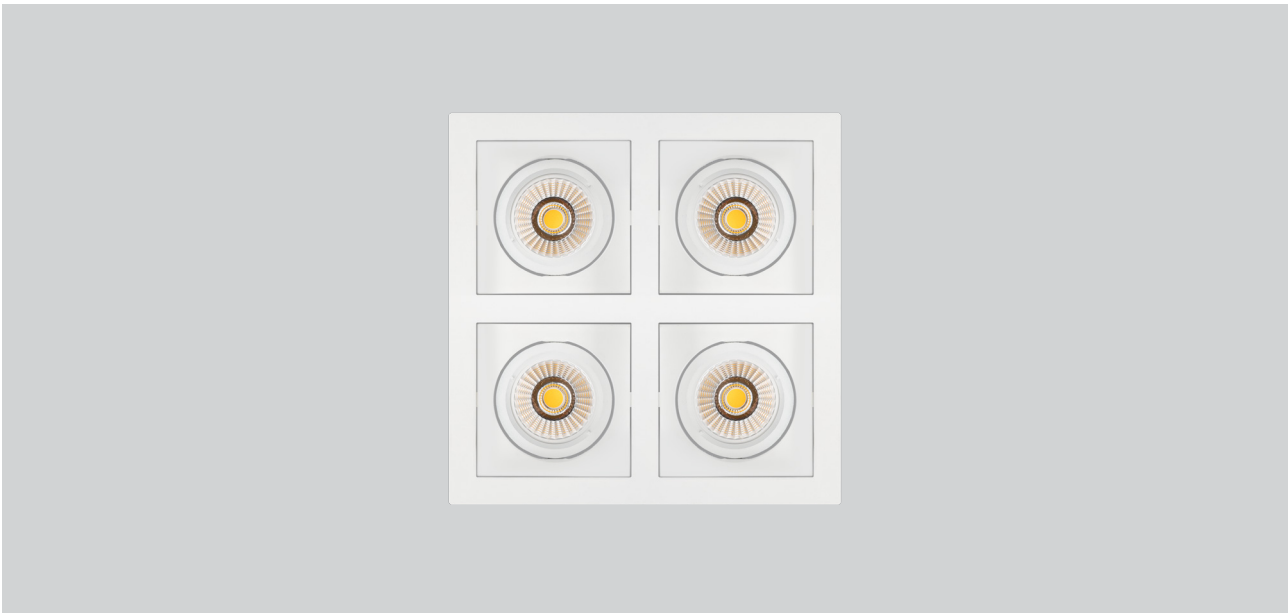

DML MAXI

Downlight

This modern LED spotlight fixture is a stylish and functional lighting solution designed for recessed ceiling installation. It features four high-efficiency spotlights, each of which can be adjusted independently. This allows focused lighting on desired areas within the space. Equipped with energy-saving LED technology, the fixture offers long-lasting performance. It is an ideal choice for offices, stores, exhibition areas, and modern living spaces. It provides both decorative and functional lighting. Easy to use and simple to install, this fixture combines practicality with contemporary design.

Code	Luminous Flux	System Power	Weight
DML4/MX 13	5.900 lm	4x13W	2.6 Kg
DML4/MX 27	11.150 lm	4x27W	2.6Kg
DML4/MX 36	14.500 lm	4x36W	2.6 Kg

Front Frame : 1.5mm thick
DKP sheet steel
Reflector: PC

Cooler: Aluminum injection
Driver: Included
Voltage: 220~240 VAC

Color Temperature: 2700-3000-4000-5000-6500K
Led: COB

ACCESSORY

Honeycomb Louvre

Adjustable

BOX DIMENSIONS
29x29x10 cm

BOX WEIGHT
3 kg

RAL COLORS
Std. 9016
Opt. 9005
9006

DML MAXI

Front Frame : 1.5mm thick
DKP sheet steel
Reflector: PC

Cooler: Aluminum injection
Driver: Included
Voltage: 220~240 VAC

Color Temperature: 2700-3000-4000-5000-6500K
Led: COB

ACCESSORY

Honeycomb Louvre

Adjustable