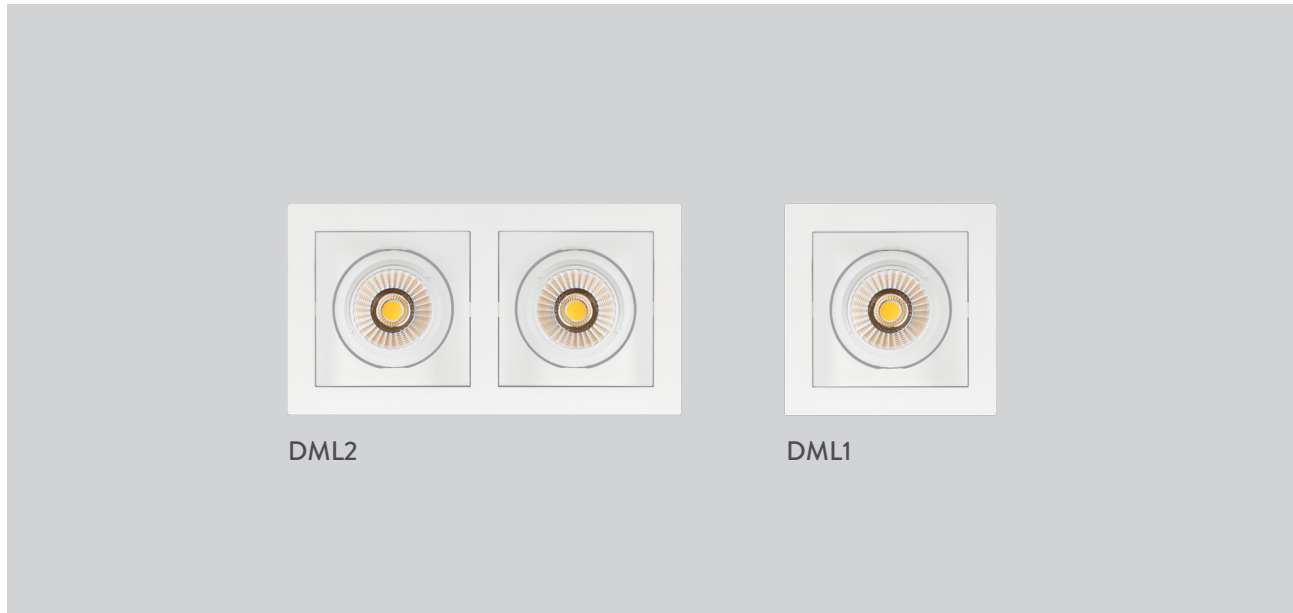

DML MAXI

Downlight

This modern LED spotlight fixture is a stylish and functional lighting solution designed for recessed ceiling installation. It features four high-efficiency spotlights, each of which can be adjusted independently. This allows focused lighting on desired areas within the space. Equipped with energy-saving LED technology, the fixture offers long-lasting performance. It is an ideal choice for offices, stores, exhibition areas, and modern living spaces. It provides both decorative and functional lighting. Easy to use and simple to install, this fixture combines practicality with contemporary design.

Code	Luminous Flux	System Power	Weight
DML4/MX 13	5.900 lm	4x13W	2.6 Kg
DML4/MX 27	11.150 lm	4x27W	2.6Kg
DML4/MX 36	14.500 lm	4x36W	2.6 Kg

Front Frame : 1.5mm thick
DKP sheet steel
Reflector: PC

Cooler: Aluminum injection
Driver: Included
Voltage: 220~240 VAC

IP20  

Code	Luminous Flux	System Power	Weight
DML3/MX 13	4.425 lm	3x13W	2 Kg
DML3/MX 27	8.360 lm	3x27W	2 Kg
DML3/MX 36	10.875 lm	3x36W	2 Kg

Front Frame : 1.5mm thick
DKP sheet steel
Reflector: PC

Cooler: Aluminum injection
Driver: Included
Voltage: 220~240 VAC

Color Temperature: 2700-3000-4000-5000-6500K
Led: COB

ACCESSORY

Honeycomb Louvre

Adjustable

BOX DIMENSIONS
42x16x10 cm

BOX WEIGHT
2.3 kg

RAL COLORS

Std.