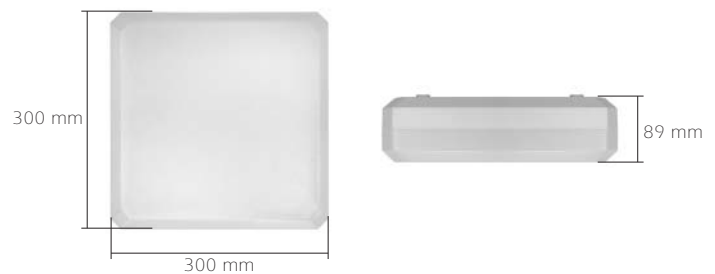

RSS

Waterproof

Fixtures

RSS Series, with elegance style, reflects the light in high efficiency and do not deform in long period of time thanks to high quality polycarbonate housing. It can be manufactured in square or round style according to ambience and request. It could be easily used with energy saving lamps long time for indoor and outdoor areas through their waterproof and dustproof features.

RSS 300

Description

Housing: Made of hardly flammable white polycarbonate (PC).
Diffuser: PM diffusers made of UV-resistant (PMMA). The material boasts high translucency, surface hardness, resistance to weathering and ageing, and outstanding resistance to chemical influences.

Code	Lamp	Color
RSS 300 2/11W	2x11W Dulux S	White
RSS 300 2/18W	2x18W Dulux L	White

Box Dimensions

Inside box 1 PCS
 RSS 300 2/11W 315x315x96 mm
 RSS 300 2/18W 315x315x96 mm

Weight

RSS 300/2/11W 2.400 gr
 RSS 300/2/18W 2.200 gr

Protection: IP54

Emergency Unit

Dimensions

RSS 360

Description

Housing: Made of hardly flammable white polycarbonate (PC).
Diffuser: PM diffusers made of UV-resistant (PMMA). The material boasts high translucency, surface hardness, resistance to weathering and ageing, and outstanding resistance to chemical influences.