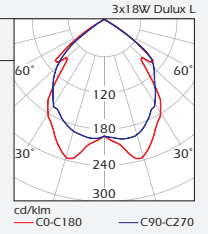

Weight

PGS 300/218 DP1 2.600 gr
PGS 300/318 DP1 3.100 gr

Protection: IP20